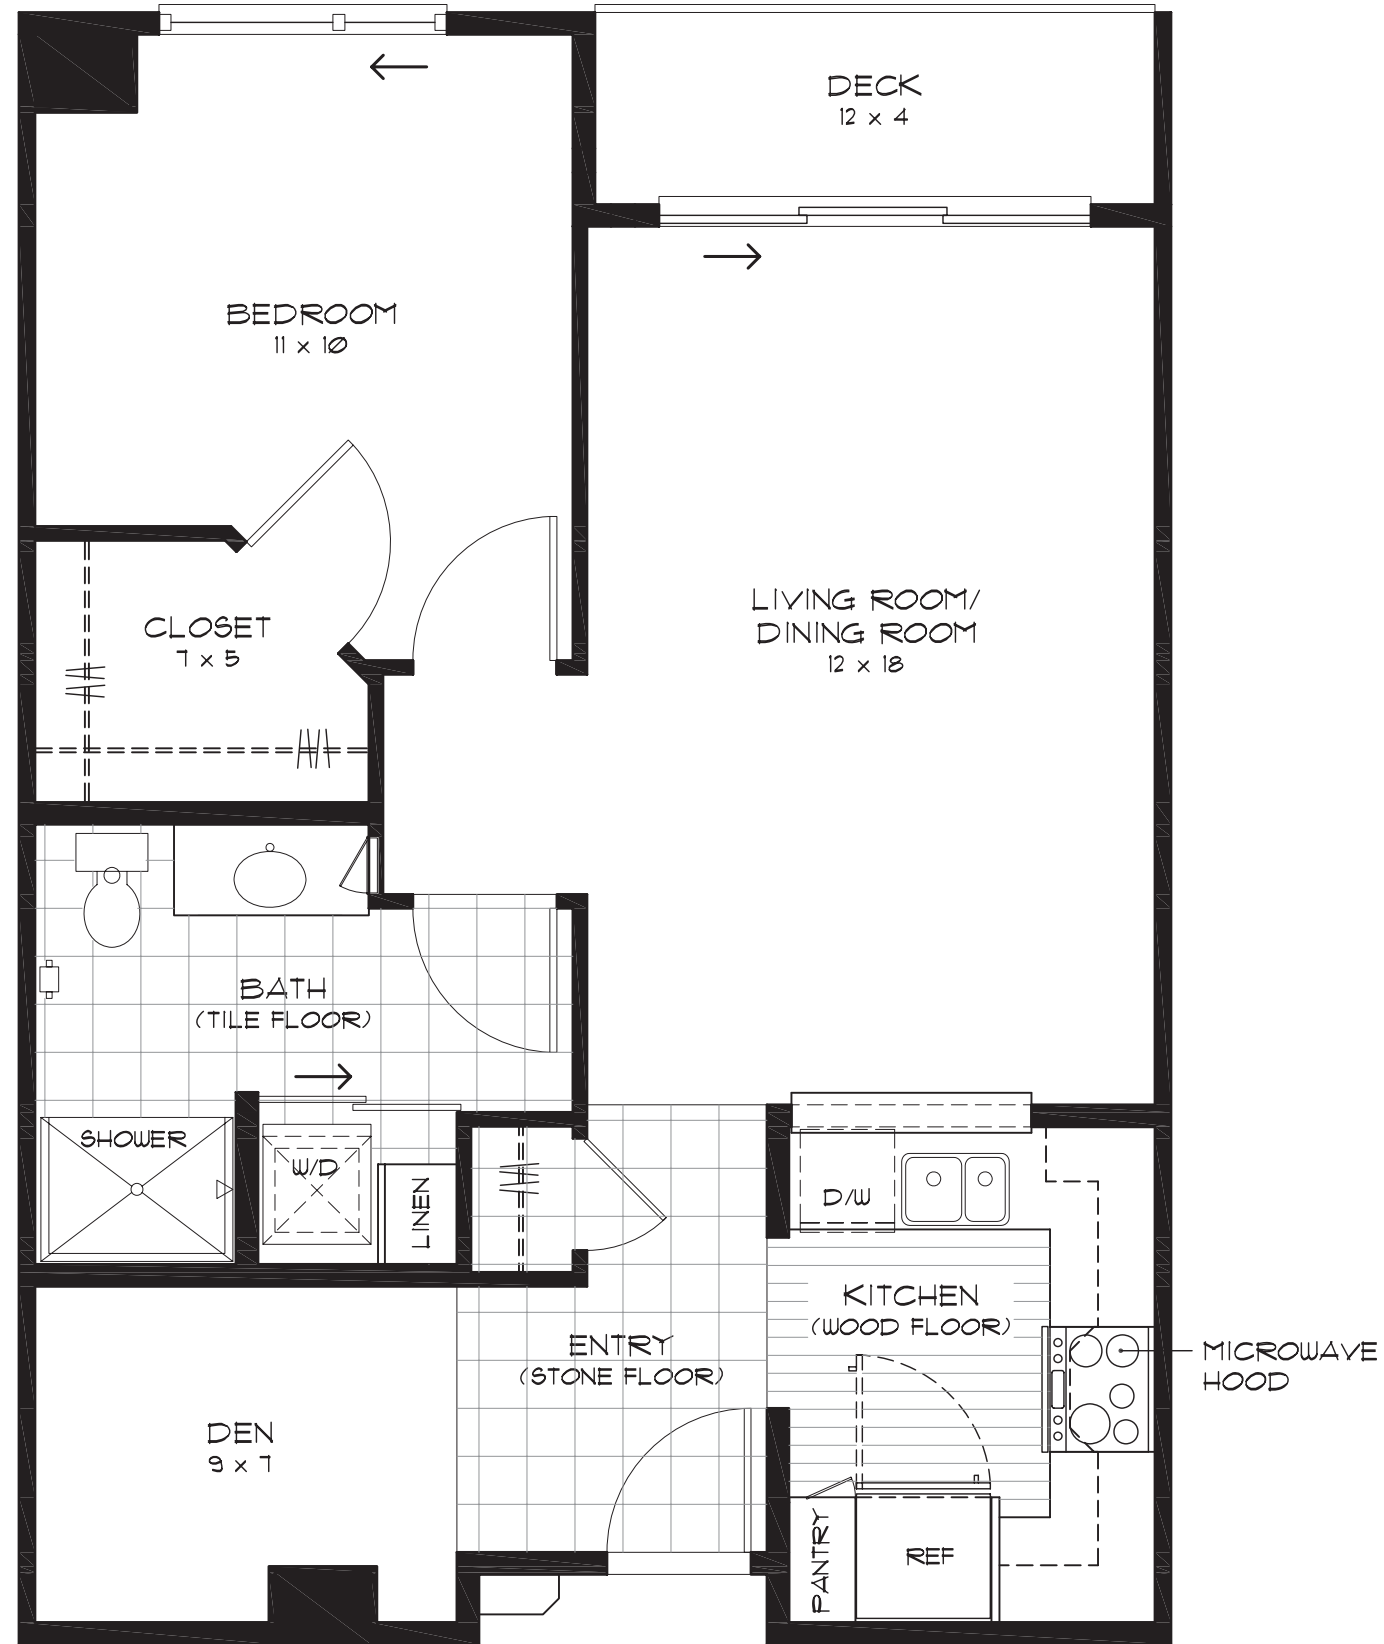

ALJOYA

Home 433

1 Bedroom / 1 Bath / Den

Interior	759 sf
Exterior	48 sf
Total	807 sf

Represents information available; however, actual field conditions may vary. Dimensions, locations and details are deemed reliable but not guaranteed.