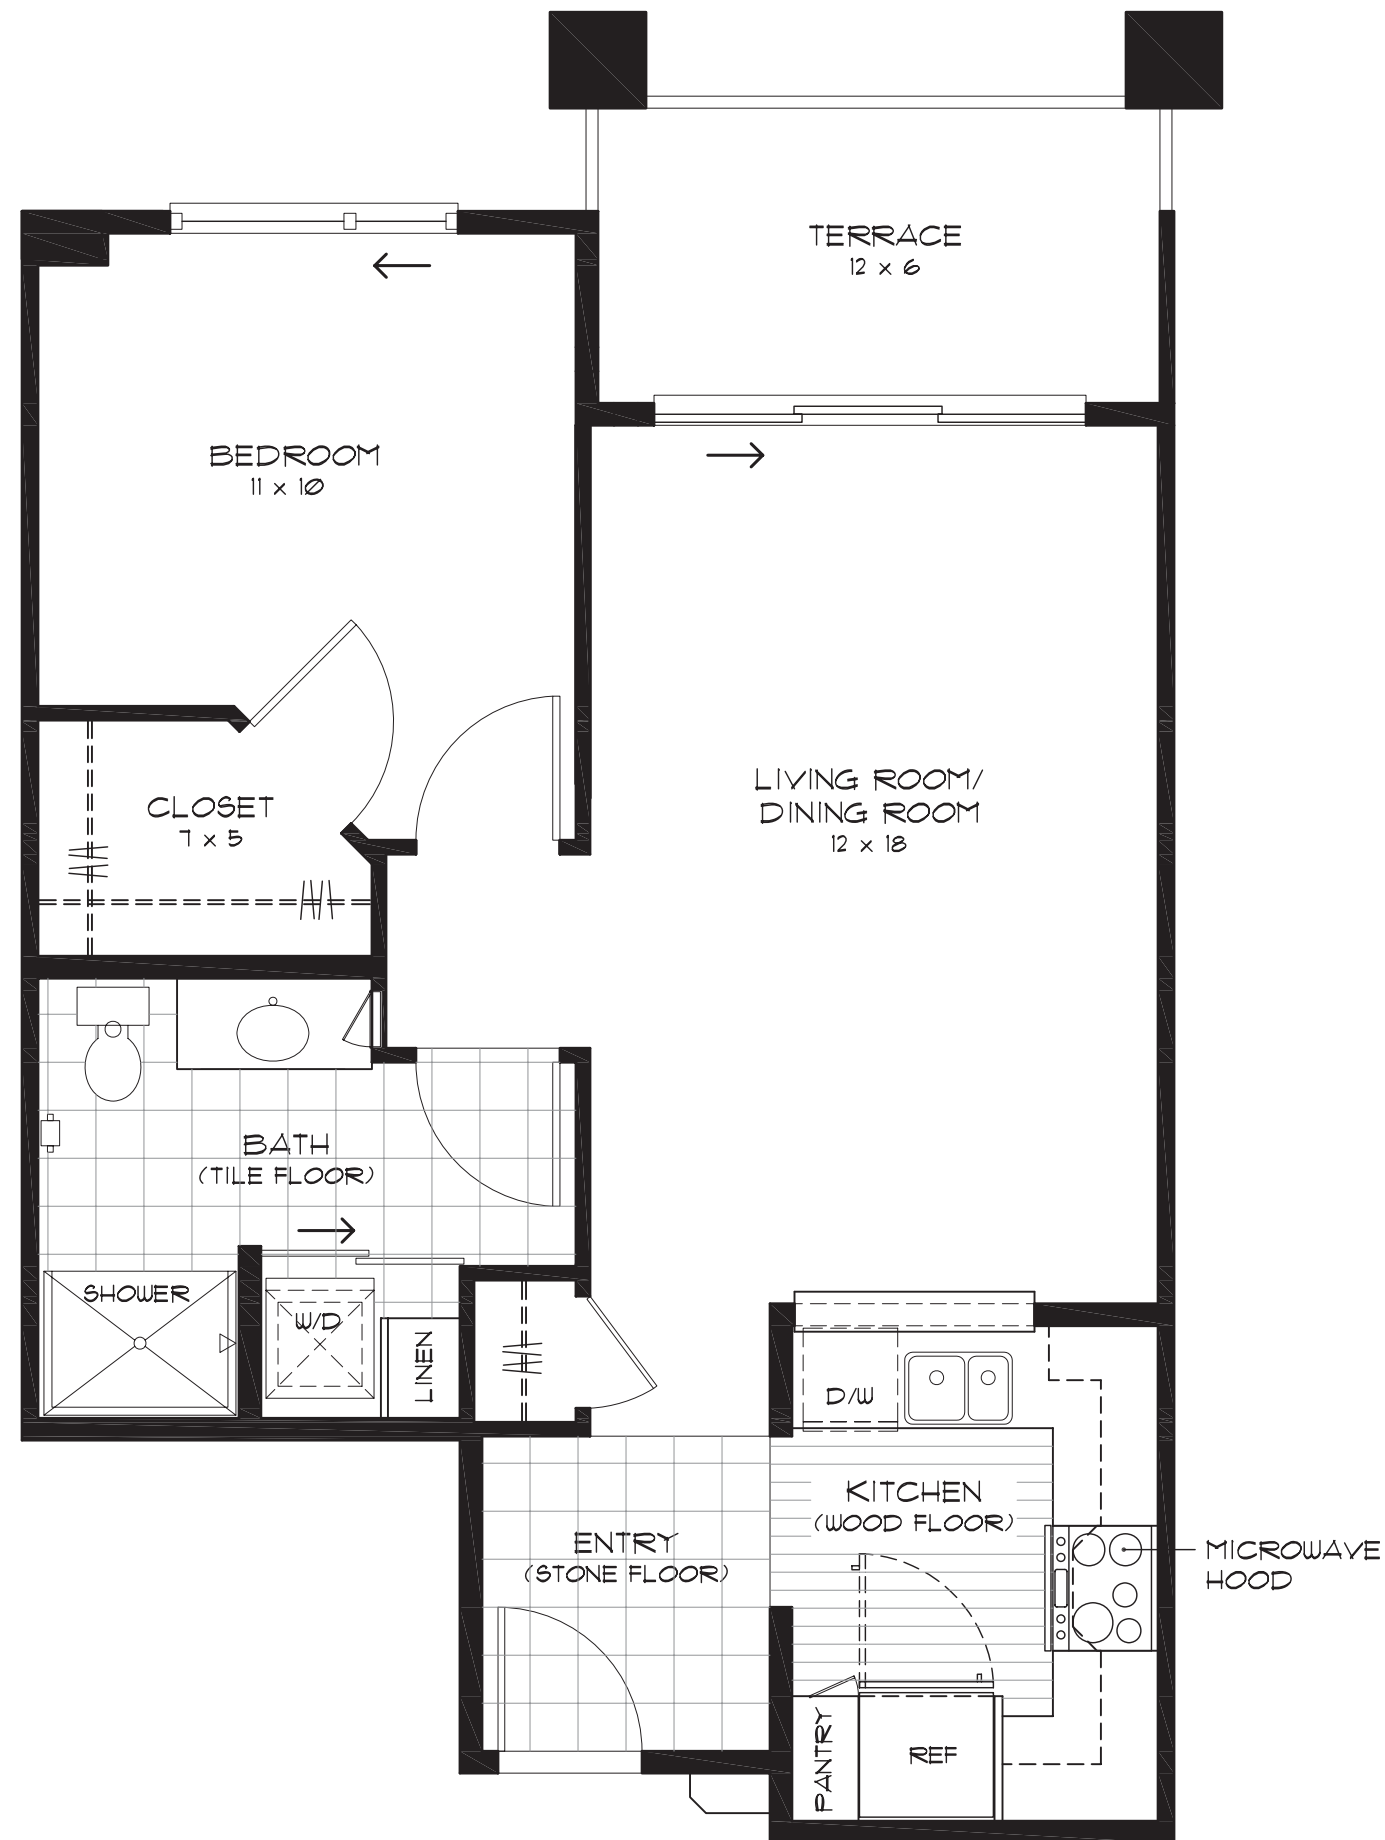

# ALJOYA

## Home 425

1 Bedroom / 1 Bath

Interior	674 sf
Exterior	72 sf
<b>Total</b>	<b>746 sf</b>

Represents information available; however, actual field conditions may vary. Dimensions, locations and details are deemed reliable but not guaranteed.