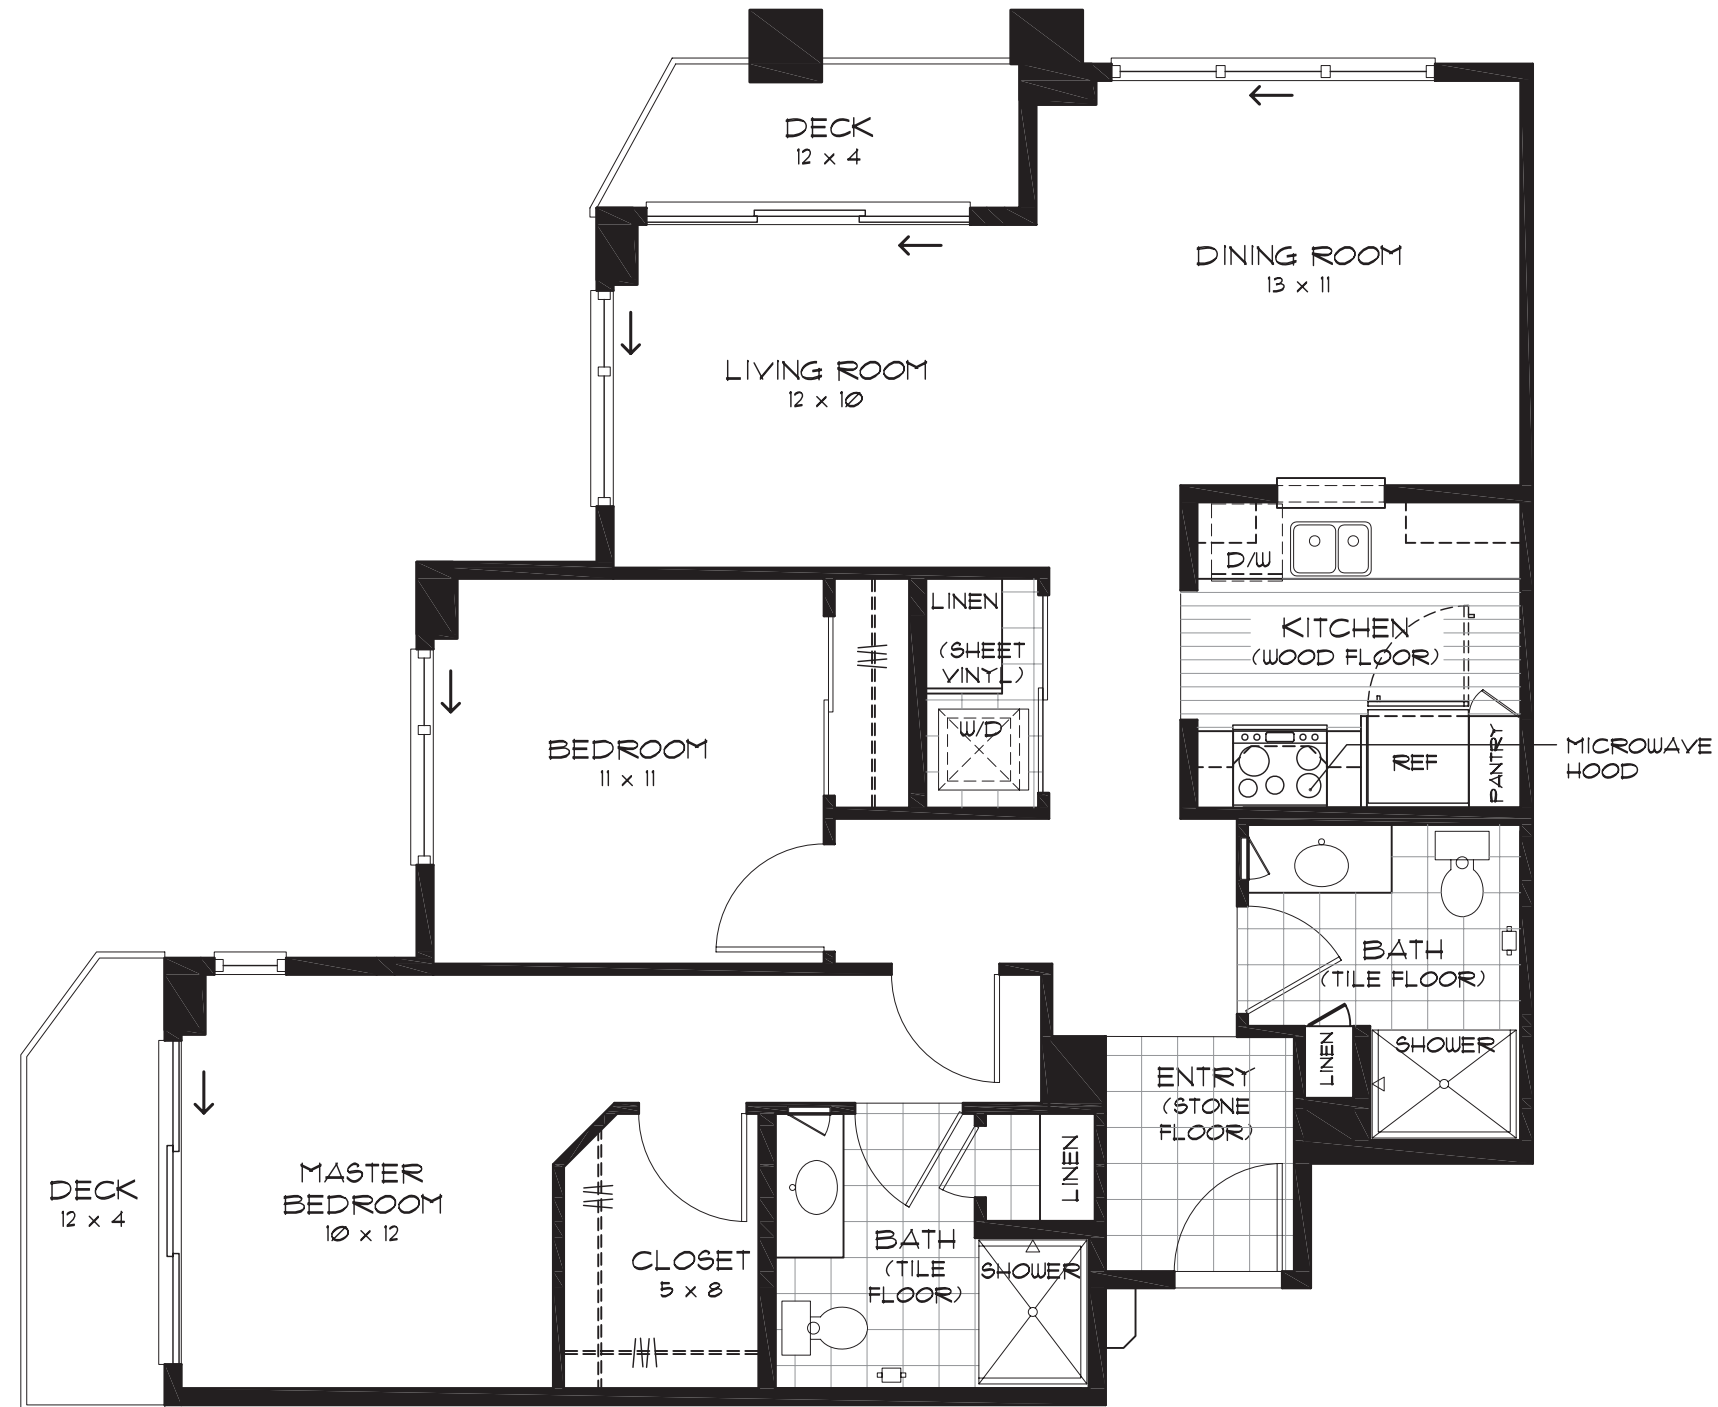

ALJOYA

Home 202

2 Bedroom / 2 Bath

Interior 1,085 sf

Exterior 48 & 48 sf

Total 1,181 sf

Represents information available; however, actual field conditions may vary. Dimensions, locations and details are deemed reliable but not guaranteed.