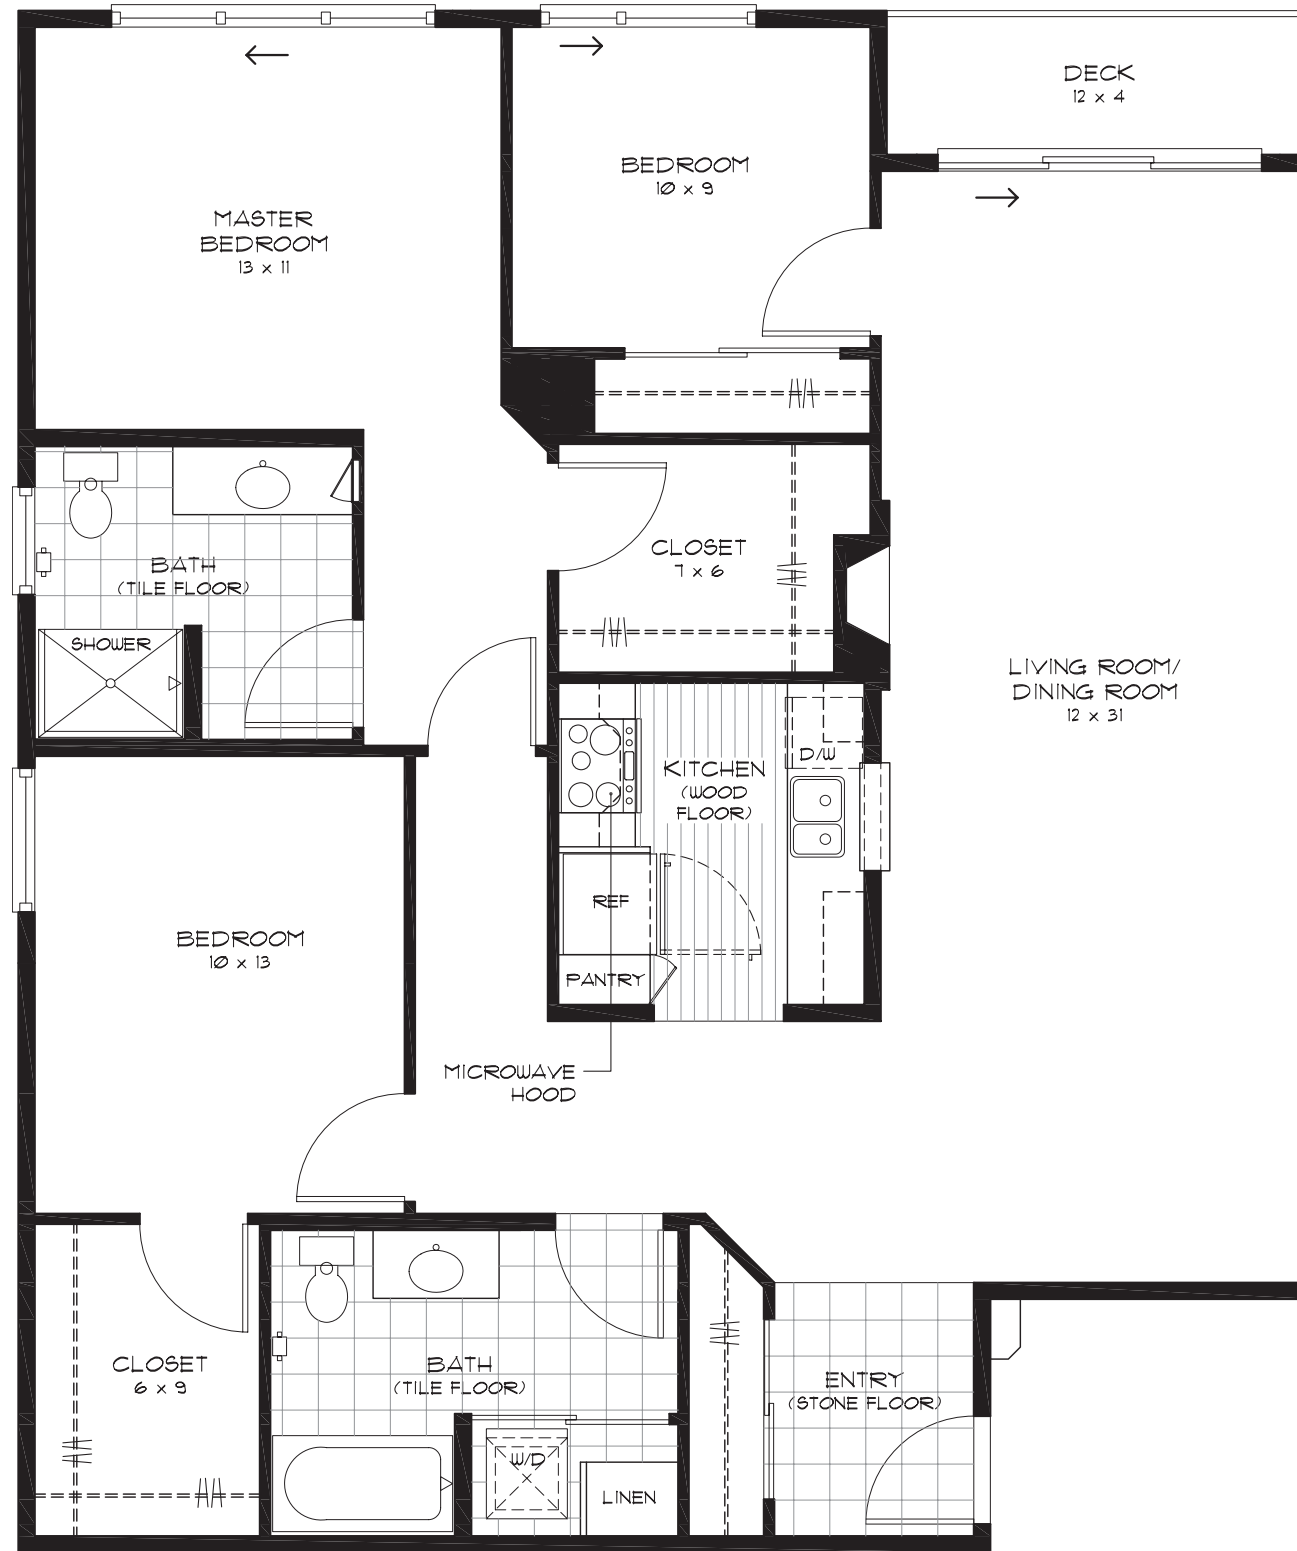

ALJOYA

Home 528

3 Bedroom / 2 Bath

Interior 1,433 sf

Exterior 48 sf

Total 1,481 sf

Represents information available; however, actual field conditions may vary. Dimensions, locations and details are deemed reliable but not guaranteed.