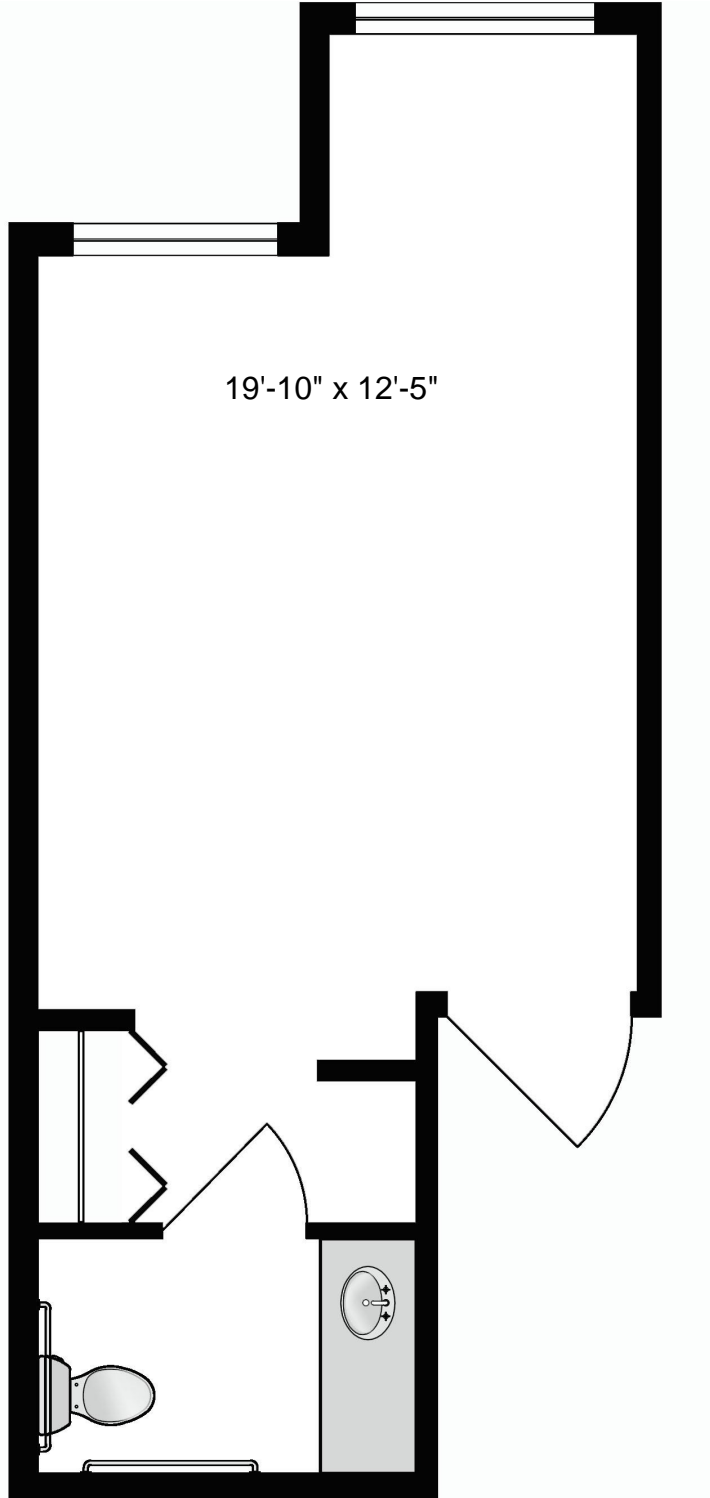

IDA CULVER HOUSE

BROADVIEW

THE TERRACE

FLOOR PLAN P2

STUDIO/1 BATH
298 SQUARE FEET

[Information has been obtained from sources deemed reliable but is not guaranteed. Floor plans, views and square footages are approximate.]